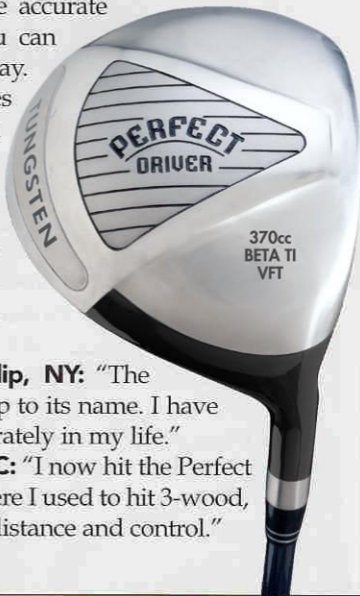

# THE PERFECT DRIVER 370

The Perfect Driver 370 provides the accuracy of your short irons with the distance one would expect from a top-notch driver. The Perfect Driver 370 is shorter than a conventional driver, allowing for more accurate drives off the tee so you can play from the fairway. On average, your drives will be just as far, which will translate into a more aggressive and confident swing. For more information, contact: The Perfect Club Company, \$249, [www.theperfectclub.com](http://www.theperfectclub.com).

## MEMBER RATINGS

Game Improvement	.10.0
Control	.9.4
Accuracy	.10.0
Overall	.10.0

**William Byrne, West Islip, NY:** "The Perfect Driver 370 lives up to its name. I have never hit a driver so accurately in my life."

**Richard Hayes, Apex, NC:** "I now hit the Perfect Driver 370 off the tee, where I used to hit 3-wood, because of the increased distance and control."